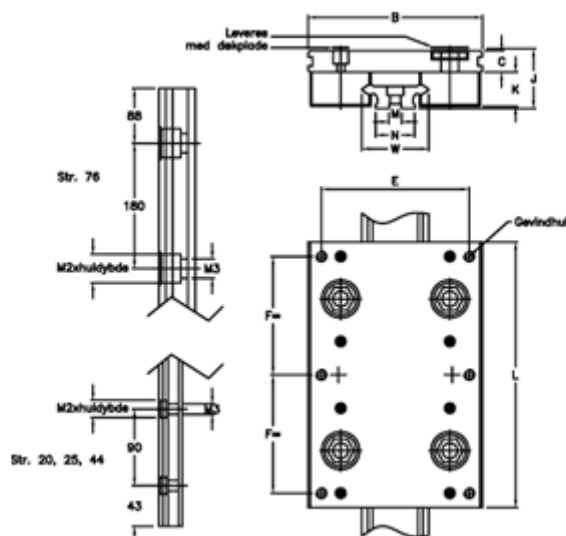

Article number: 056512011256

Description: Hepco Simple Select 20 1-1256

Measures

B = 64	M = 5x2
C = 10.0	M1 = 4.5
E = 50	M2 = 8x4,1
F = 44	N = 12.4
G = 6xM5	Size = 20
J = 24.95	W = 20
K = 14.0	
L = 100	